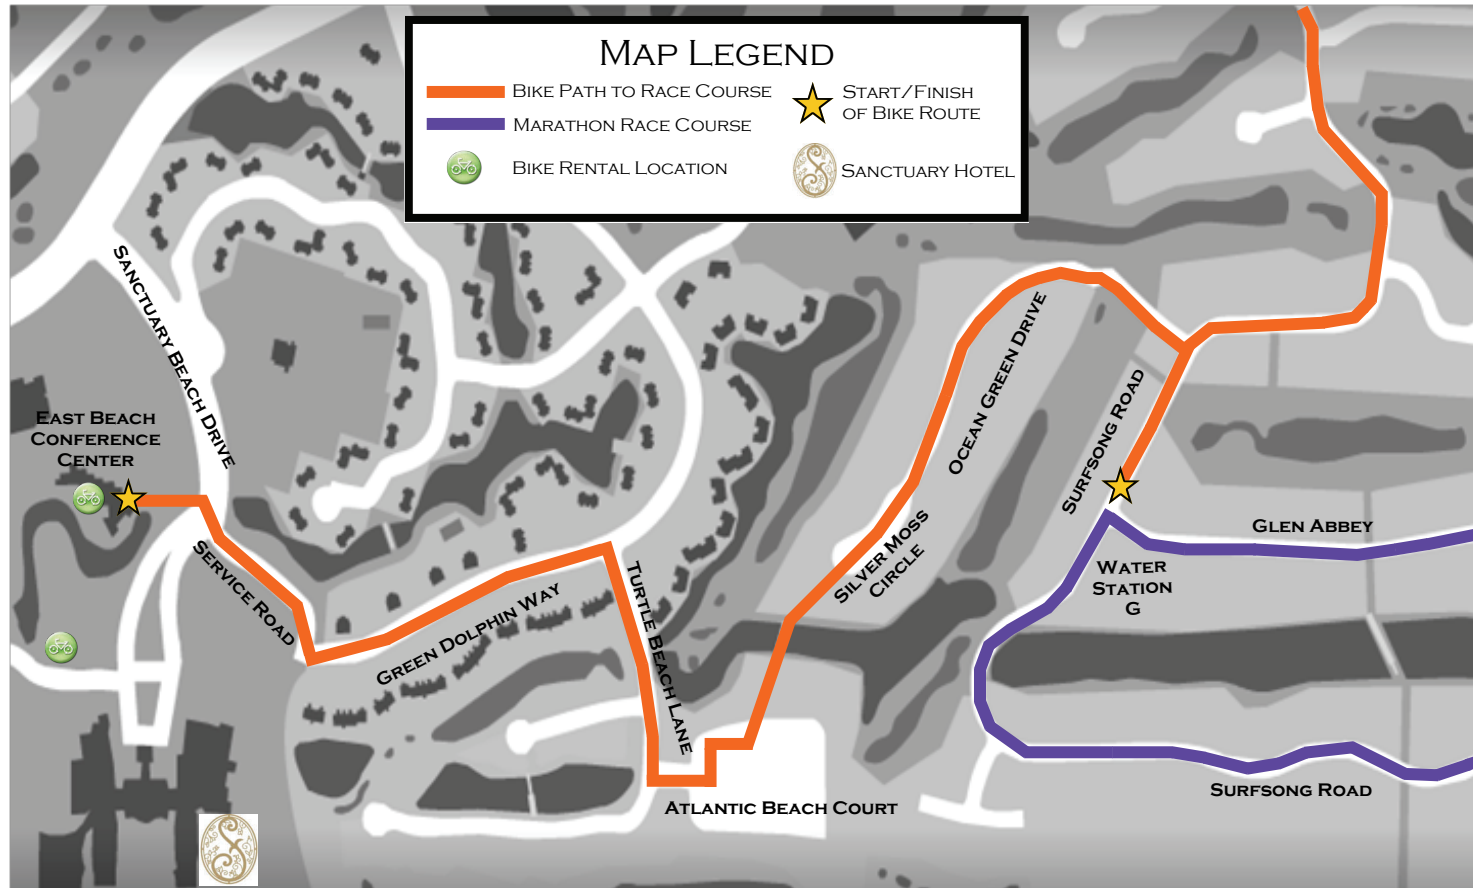

For your safety and the safety of others, please follow the designated route to access the race course. Please note, biking is not permitted on the Kiawah Island Parkway or on the bike path parallel to the Kiawah Island Parkway from the race venue to Governor's Drive.

Follow the below directions to access the race course from the East Beach Conference Center

1. Take the bike route out of the East Beach Conference Center towards the Sanctuary.
2. Turn left onto the Service Road off of Sanctuary Beach Drive.
3. Turn left onto Green Dolphin Way at the end of the Service Road.
4. Turn right onto Turtle Beach Lane.
5. Turn left onto Atlantic Beach Court and continue on the bike path over the pond between houses 17 and 18.
6. Continue onto Silver Moss Circle which continues onto Ocean Green Drive.
7. Turn right onto Surf Song Road to access the race course at Glen Abbey, turn left to access the race course at Governor's Drive.