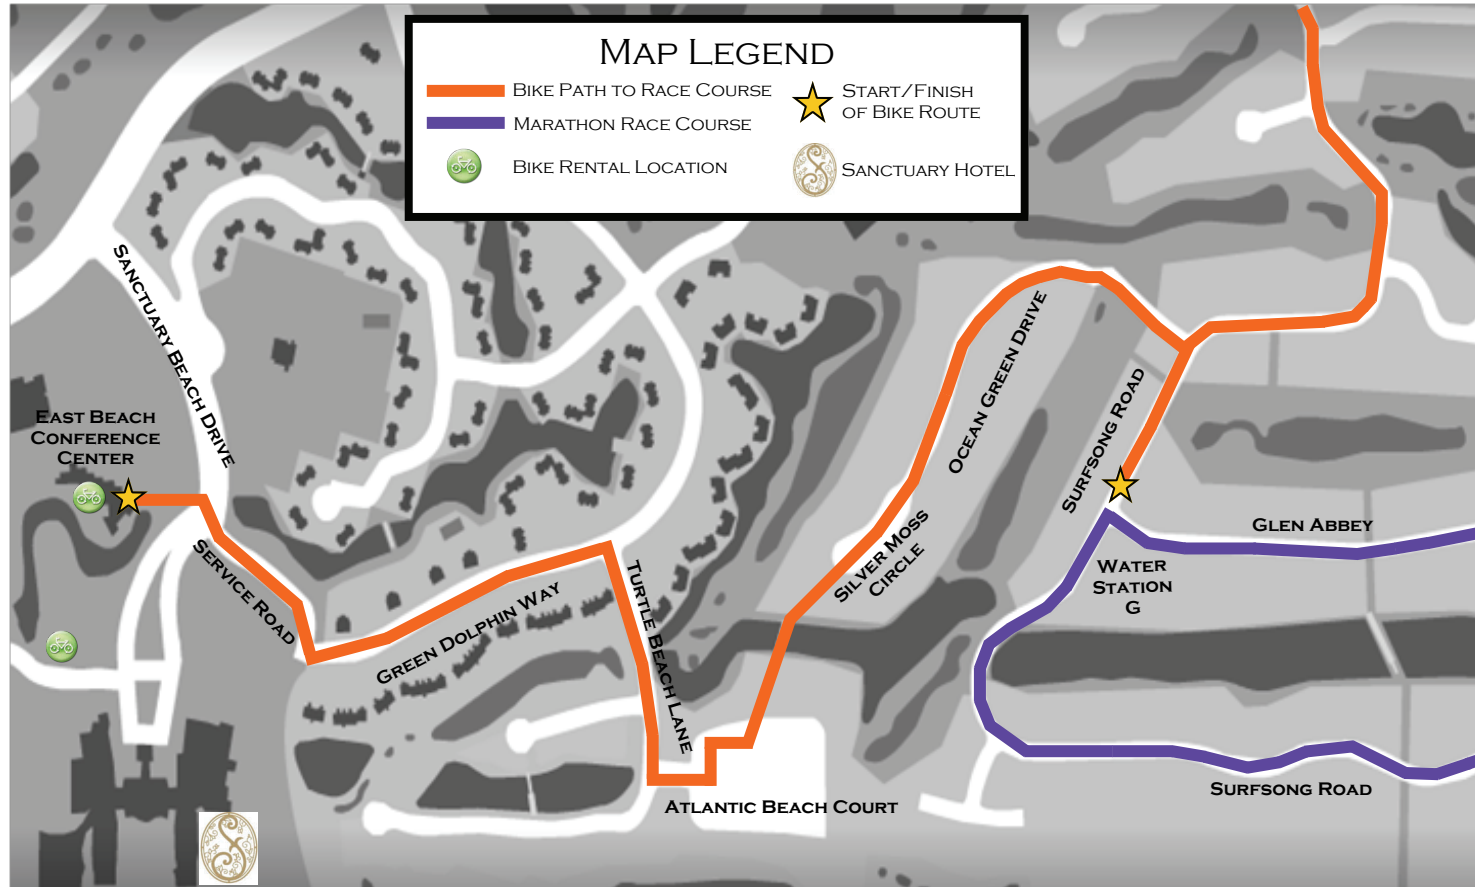

For your safety and the safety of others, please follow the designated route to access the race course. Please note, biking is not permitted on the Kiawah Island Parkway or on the bike path parallel to the Kiawah Island Parkway from the race venue to Governor's Drive.

Follow the below directions to access the race course from the East Beach Conference Center

1. Take the bike route out of the East Beach Conference Center towards the Sanctuary.
2. Turn left onto the Service Road off of Sanctuary Beach Drive.
3. Turn left onto Green Dolphin Way at the end of the Service Road.
4. Turn right onto Turtle Beach Lane.
5. Turn left onto Atlantic Beach Court and continue on the bike path over the pond between houses 17 and 18.
6. Continue onto Silver Moss Circle which continues onto Ocean Green Drive.
7. Turn right onto Surf Song Road to access the race course at Glen Abbey, turn left to access the race course at Governor's Drive.